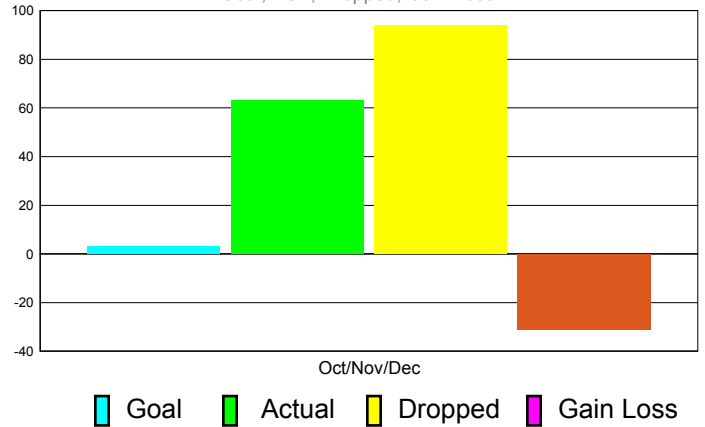

Membership Results 2011-2012

Goal, New, Dropped, Gain/Loss